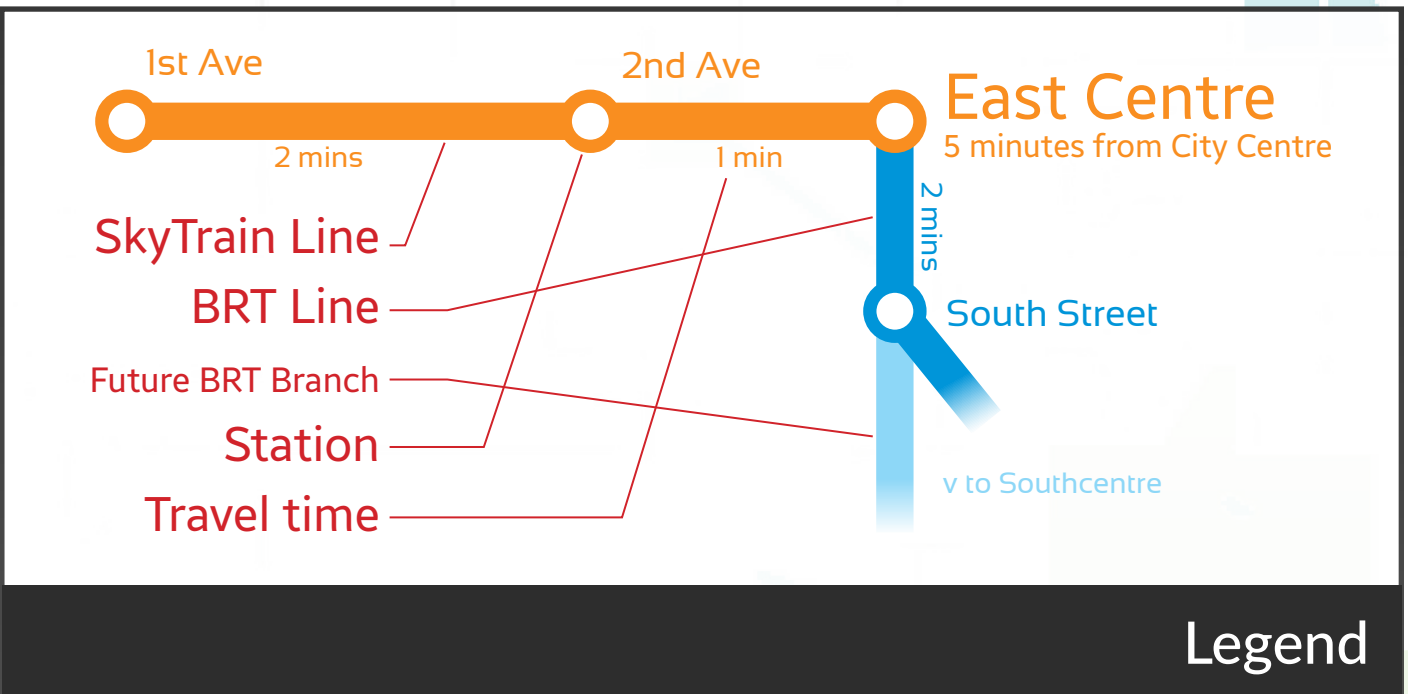

SkyTrain for Surrey

Our Vision

17km of SkyTrain | 24km of Bus Rapid Transit

shown with travel time estimates

Join over 1000 supporters

Sign the petition

at skytrainforsurrey.org