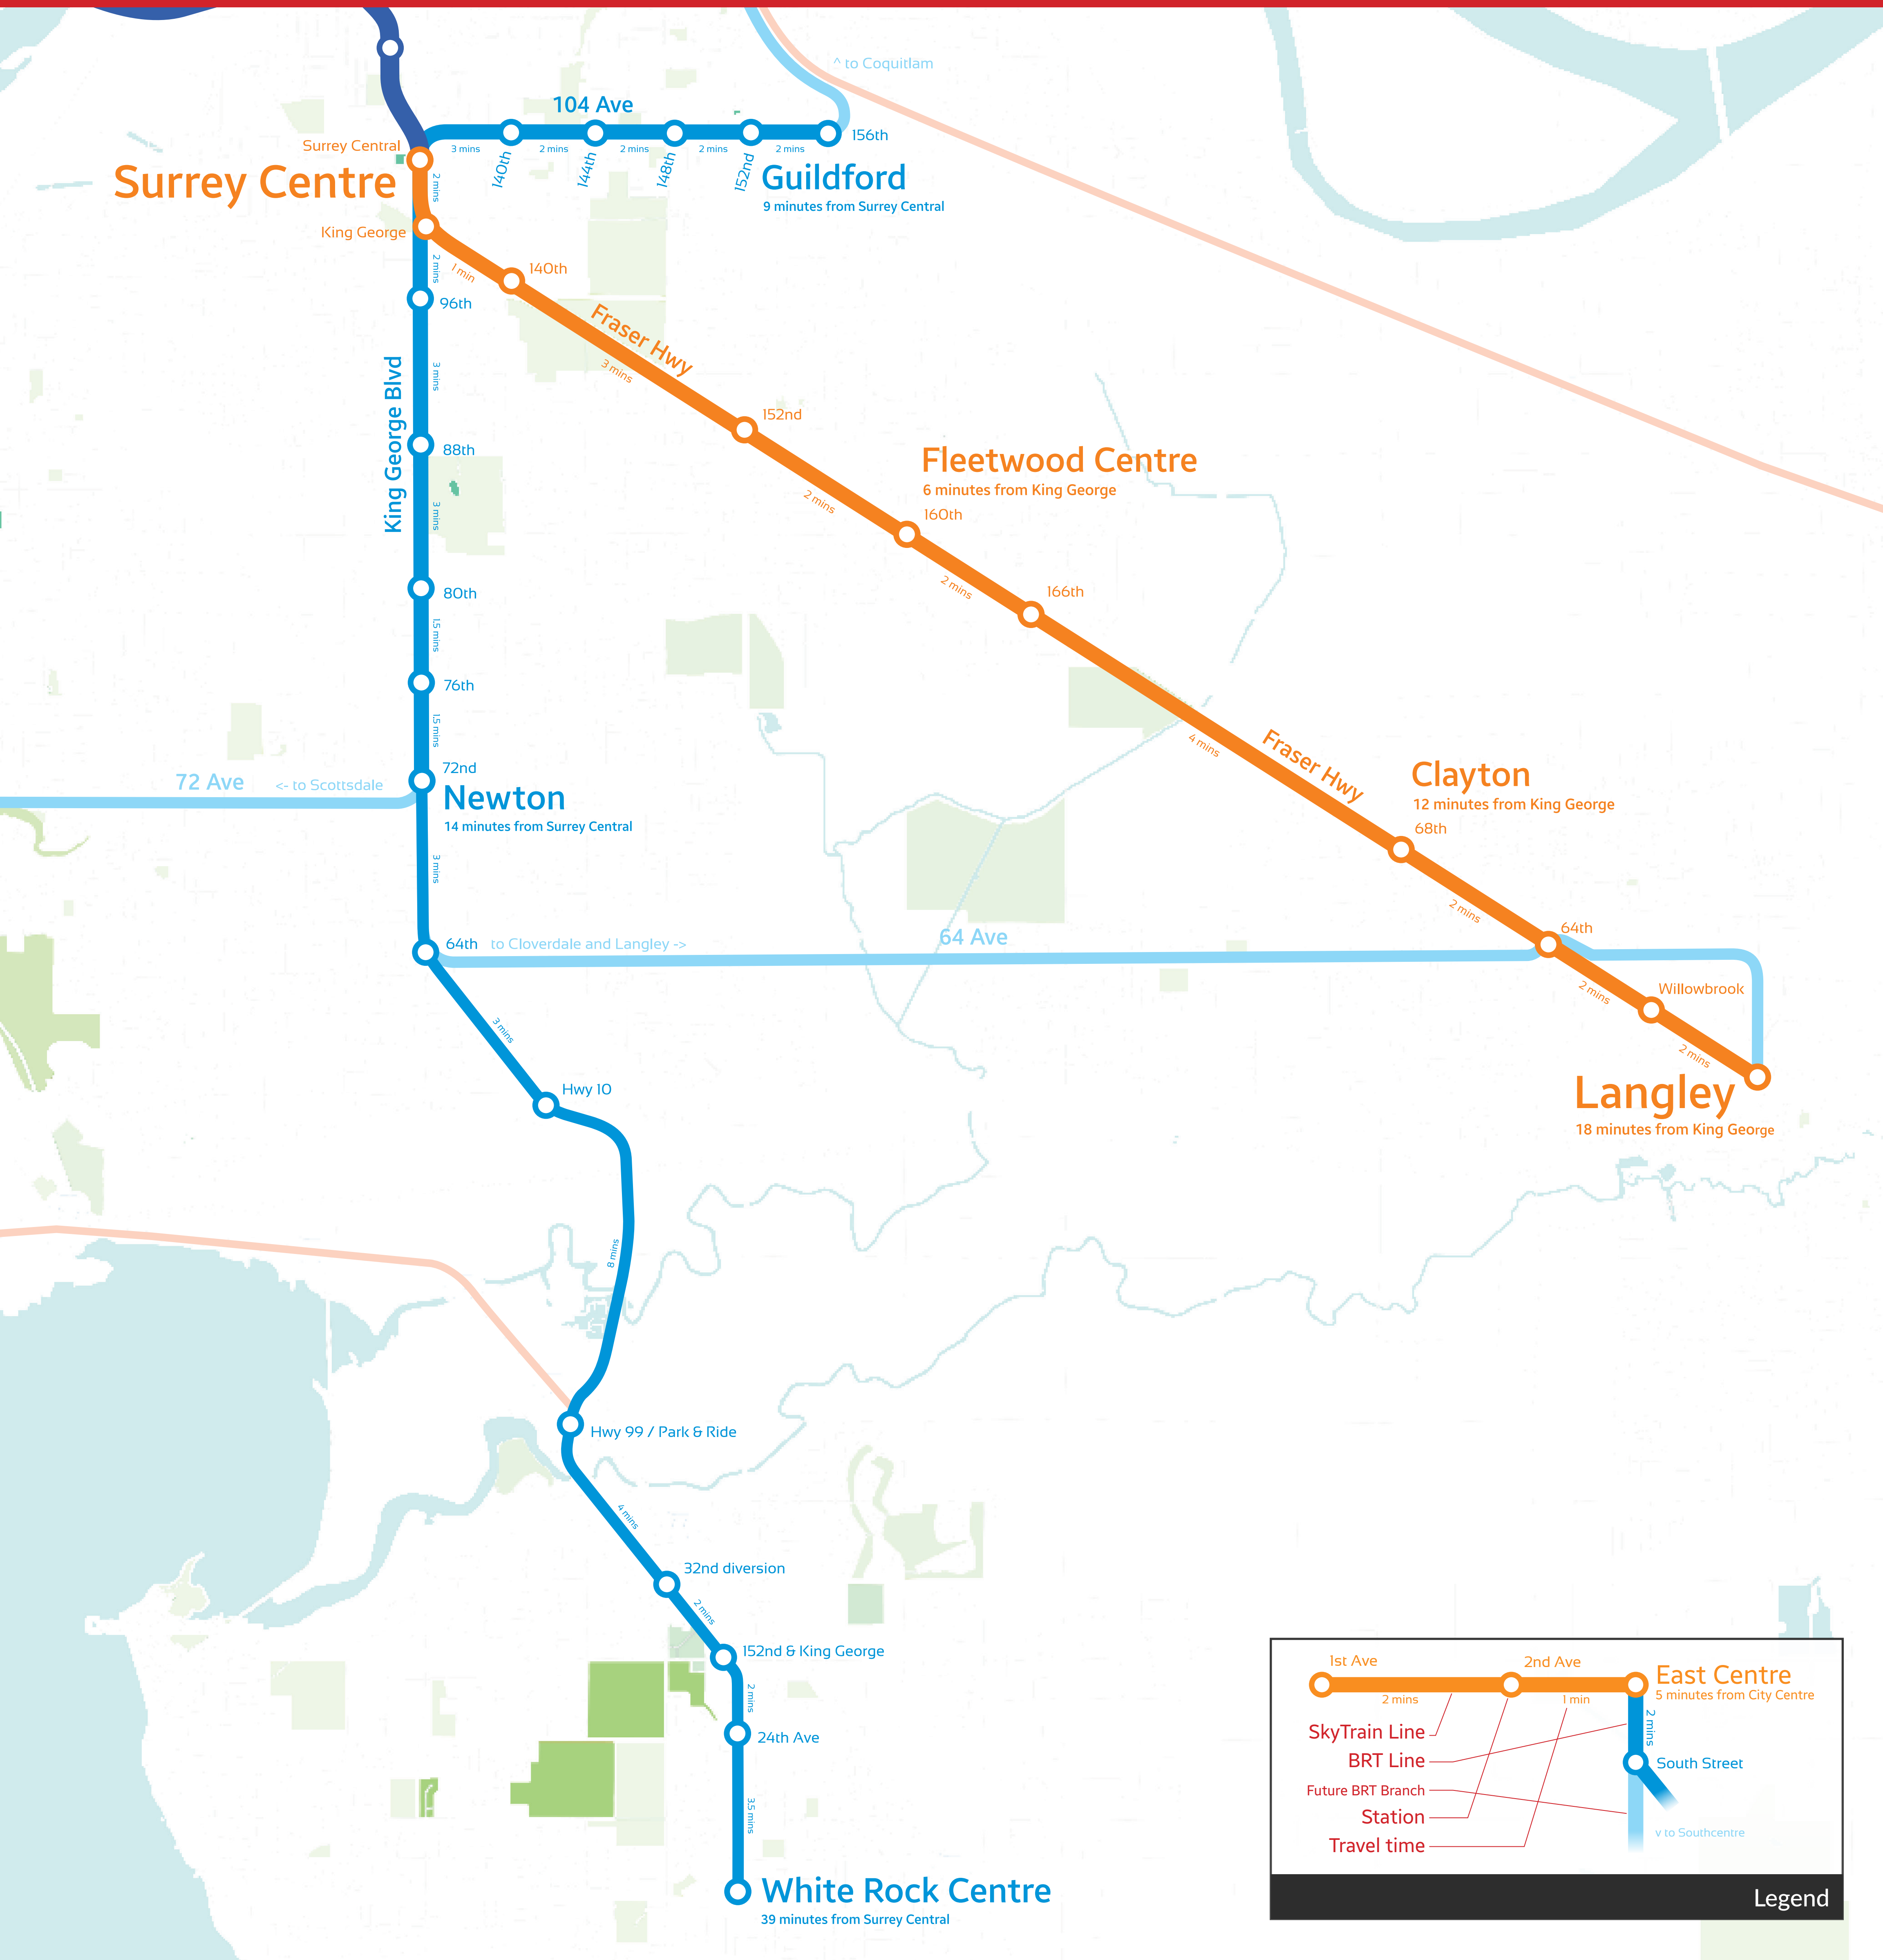

SkyTrain for Surrey

Our Vision

17km of SkyTrain | 24km of Bus Rapid Transit

shown with travel time estimates

Join over 1000 supporters

Sign the petition

at skytrainforsurrey.org